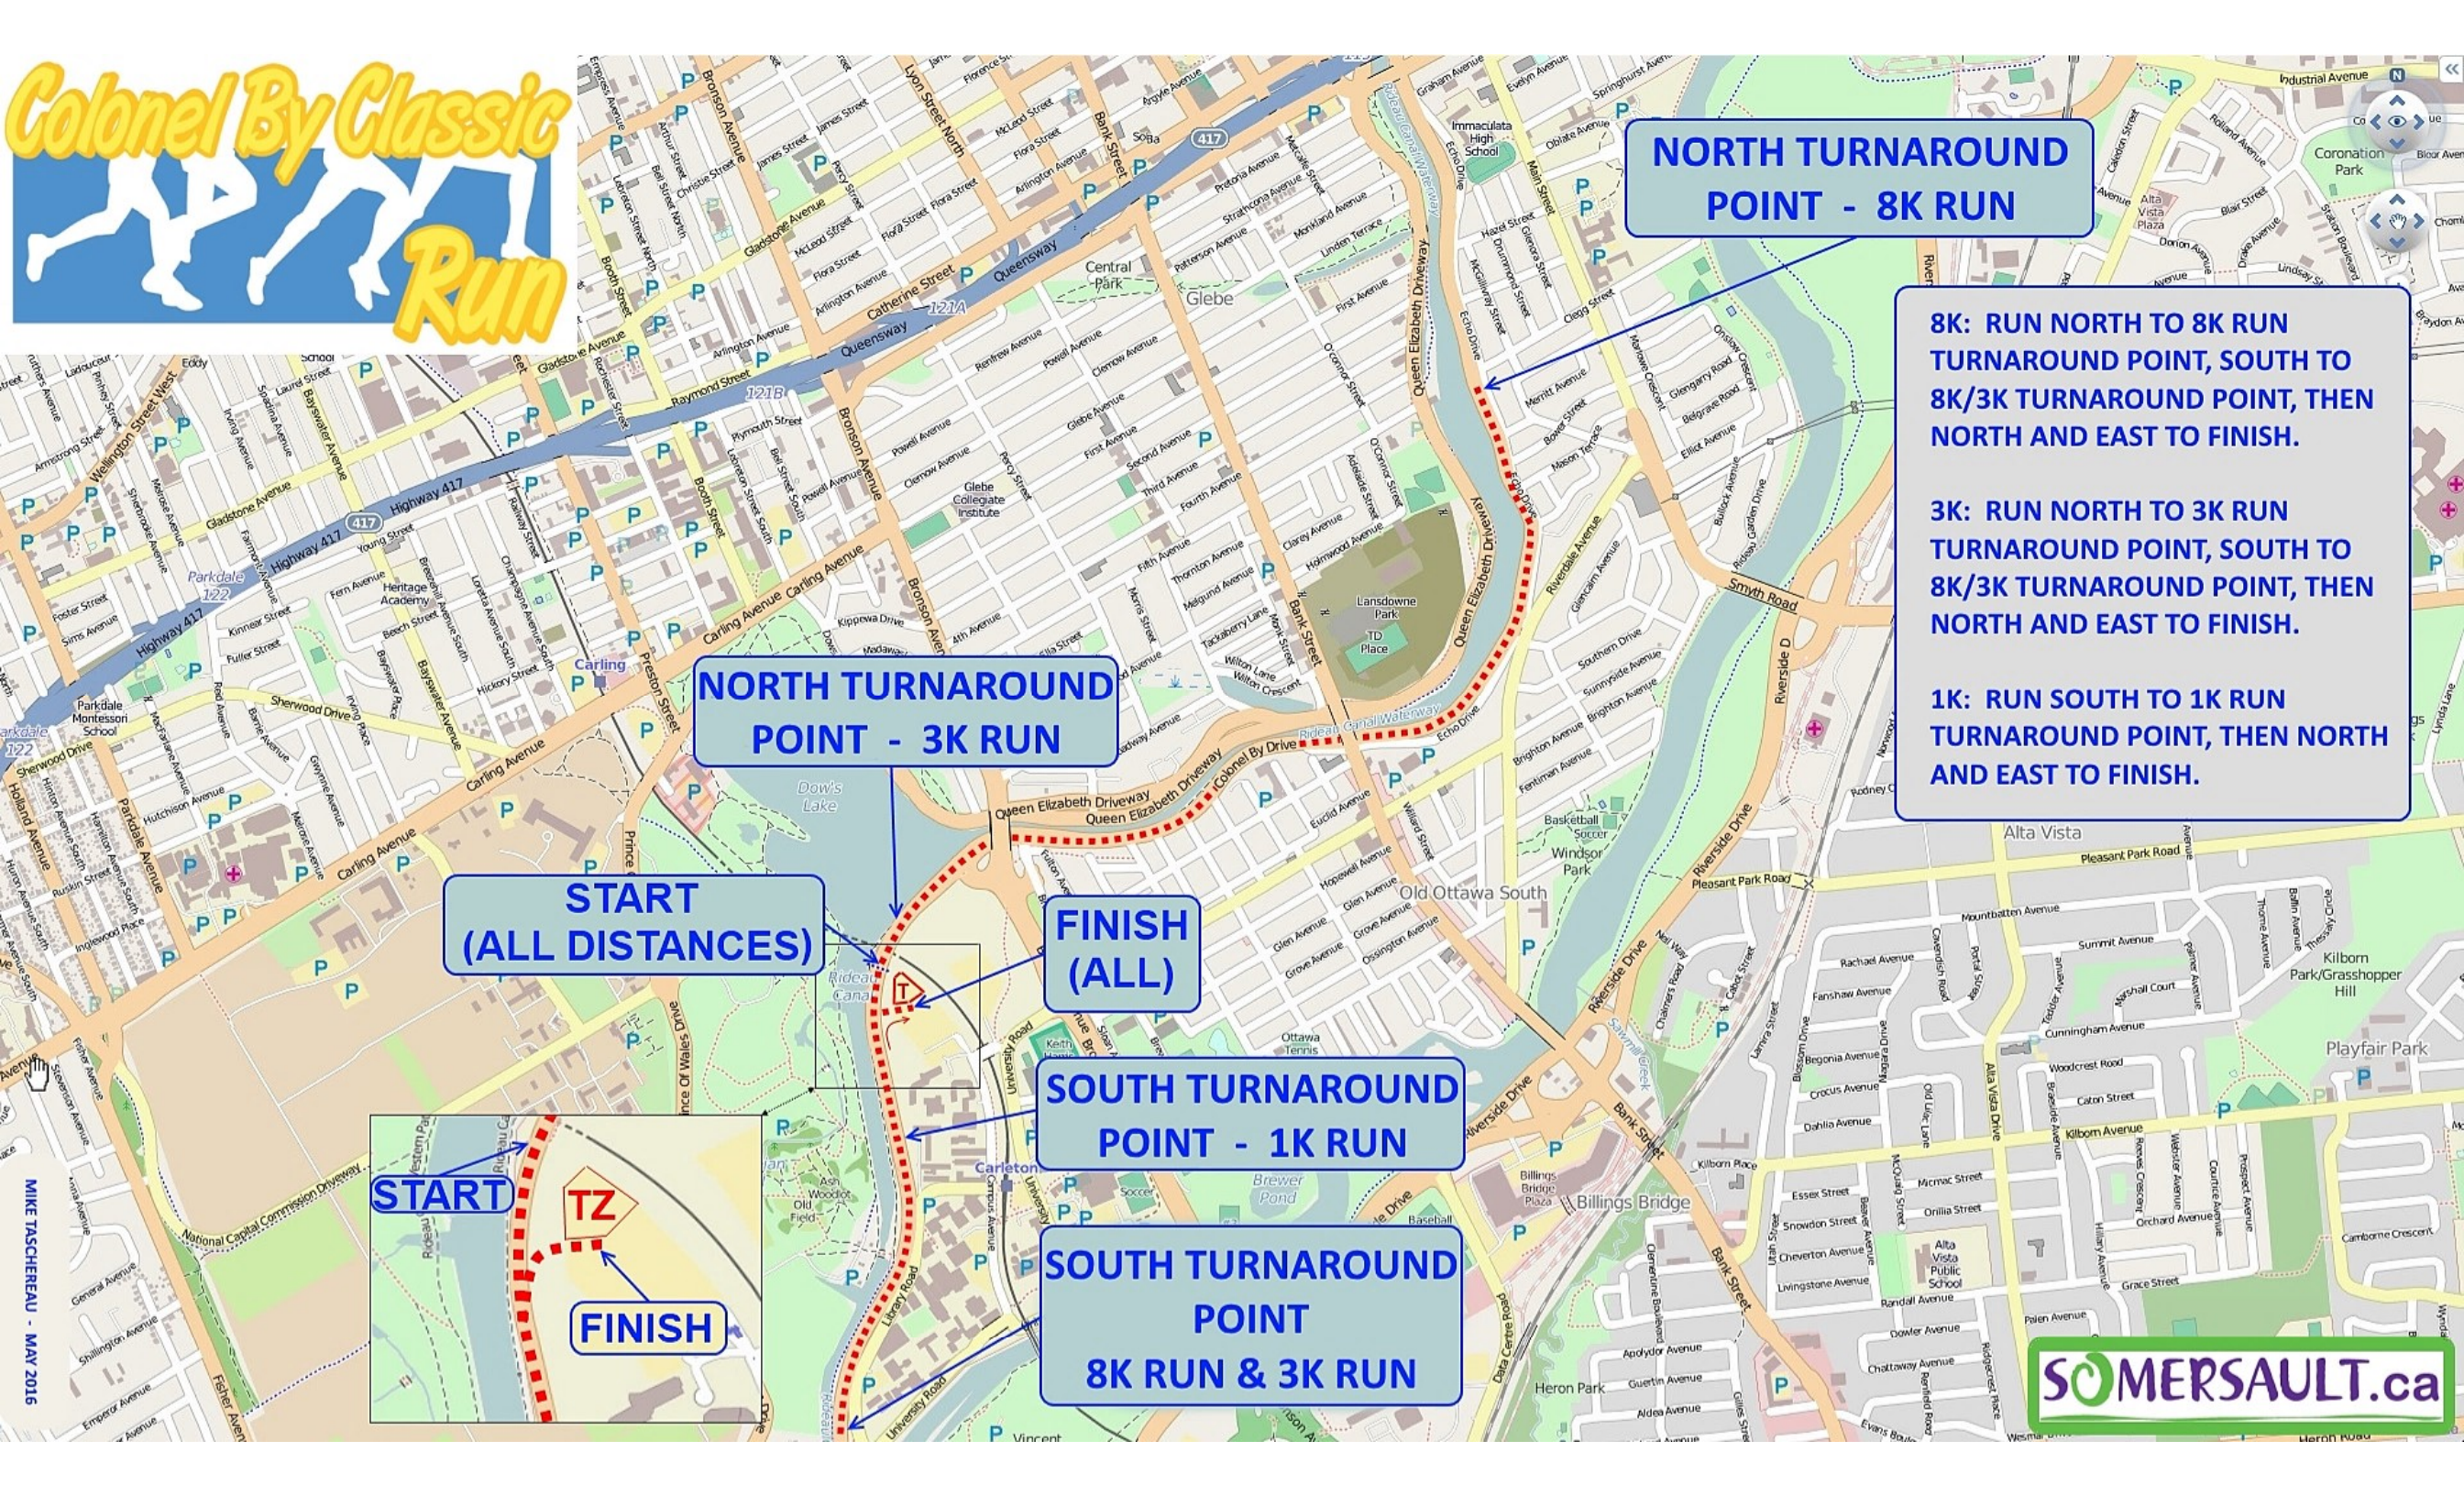

Colonel By Classic Run

NORTH TURNAROUND POINT - 8K RUN

8K: RUN NORTH TO 8K RUN TURNAROUND POINT, SOUTH TO 8K/3K TURNAROUND POINT, THEN NORTH AND EAST TO FINISH.

3K: RUN NORTH TO 3K RUN TURNAROUND POINT, SOUTH TO 8K/3K TURNAROUND POINT, THEN NORTH AND EAST TO FINISH.

1K: RUN SOUTH TO 1K RUN TURNAROUND POINT, THEN NORTH AND EAST TO FINISH.

NORTH TURNAROUND POINT - 3K RUN

START (ALL DISTANCES)

FINISH (ALL)

SOUTH TURNAROUND POINT - 1K RUN

SOUTH TURNAROUND POINT 8K RUN & 3K RUN